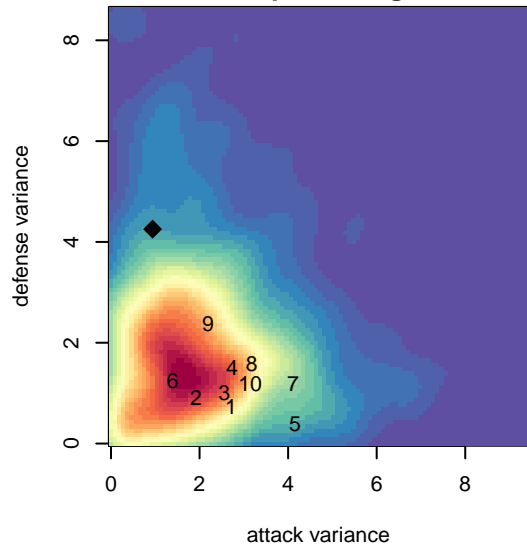

### 3 Rivers White B03

3 Rivers SC

Pasco, WA

B03 total strength=924

attack=1.57 defense=1.51

fall league = PSPL–Inland Copa 1 U14

spr league = Spr PSPL–Inland Copa Classic U

alt names used:

3 RIVERS SOCCER 3RSC 03 DISTRICT WHI

Three Rivers Soccer Club 3rsc B03 pspl white

Three Rivers Soccer Club 3rsc B03 pspl white

Venues played:

2016 Les Schwab NW Cup U14 U14

2016 PSPL–Inland Copa 1 U14

2016 Spr PSPL–Inland Copa Classic U14

**attack and defense variance (black dot)  
relative to other teams  
and top 10 in region**

**attack and defense rating  
relative to others at age  
and all opponents in last 13 months**

**Performance relative to 13 month average**