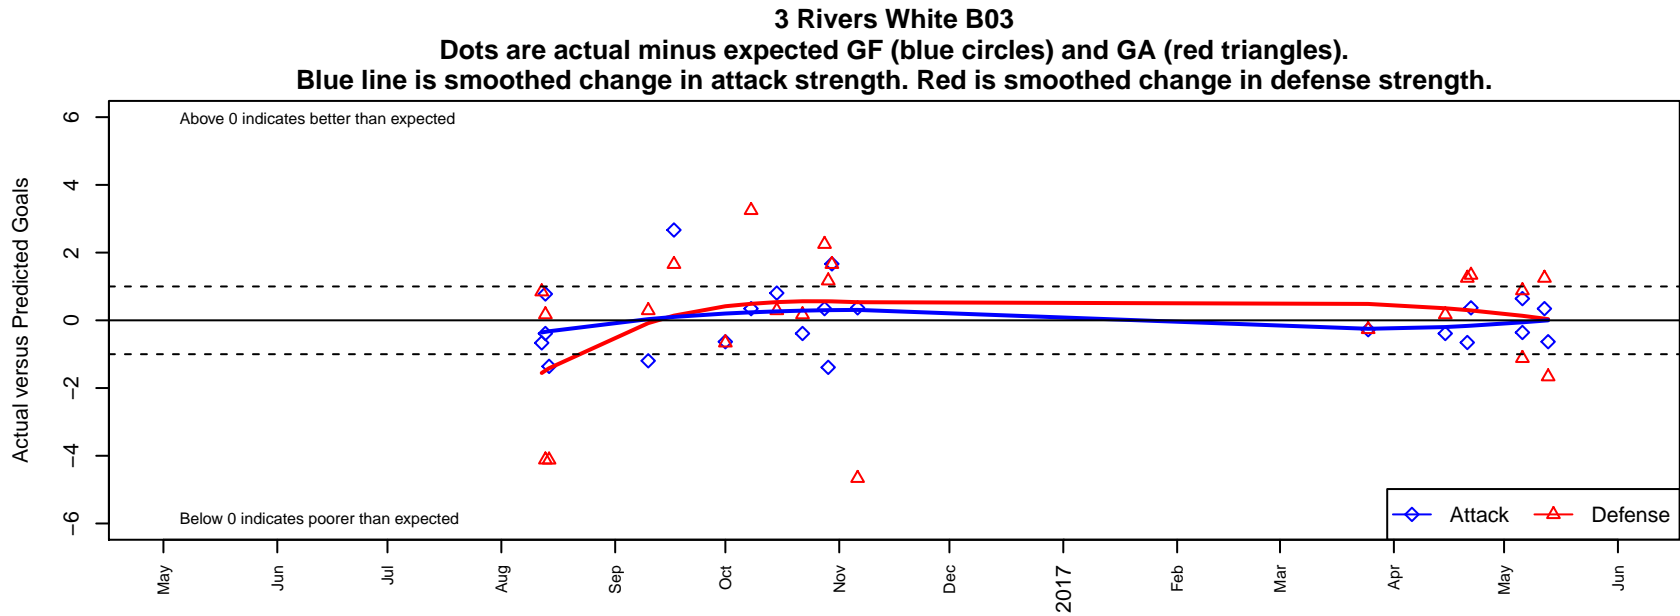

**attack and defense variance (black dot)  
relative to other teams  
and top 10 in region**

**attack and defense rating  
relative to others at age  
and all opponents in last 13 months**

**Performance relative to 13 month average**