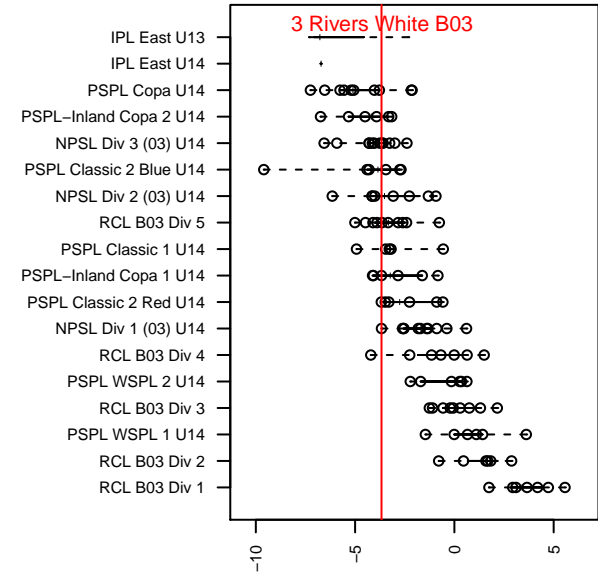

### 3 Rivers White B03

3 Rivers SC

Pasco, WA

B03 total strength=924

attack=1.57 defense=1.51

fall league = PSPL–Inland Copa 1 U14

spr league = Spr PSPL–Inland Copa Classic U

alt names used:

3 RIVERS SOCCER 3RSC 03 DISTRICT WHI

Three Rivers Soccer Club 3rsc B03 pspl white

Three Rivers Soccer Club 3rsc B03 pspl white

Venues played:

2016 Les Schwab NW Cup U14 U14

2016 PSPL–Inland Copa 1 U14

2016 Spr PSPL–Inland Copa Classic U14

**attack and defense variance (black dot)  
relative to other teams  
and top 10 in region**

**attack and defense rating  
relative to others at age  
and all opponents in last 13 months**

**Performance relative to 13 month average**